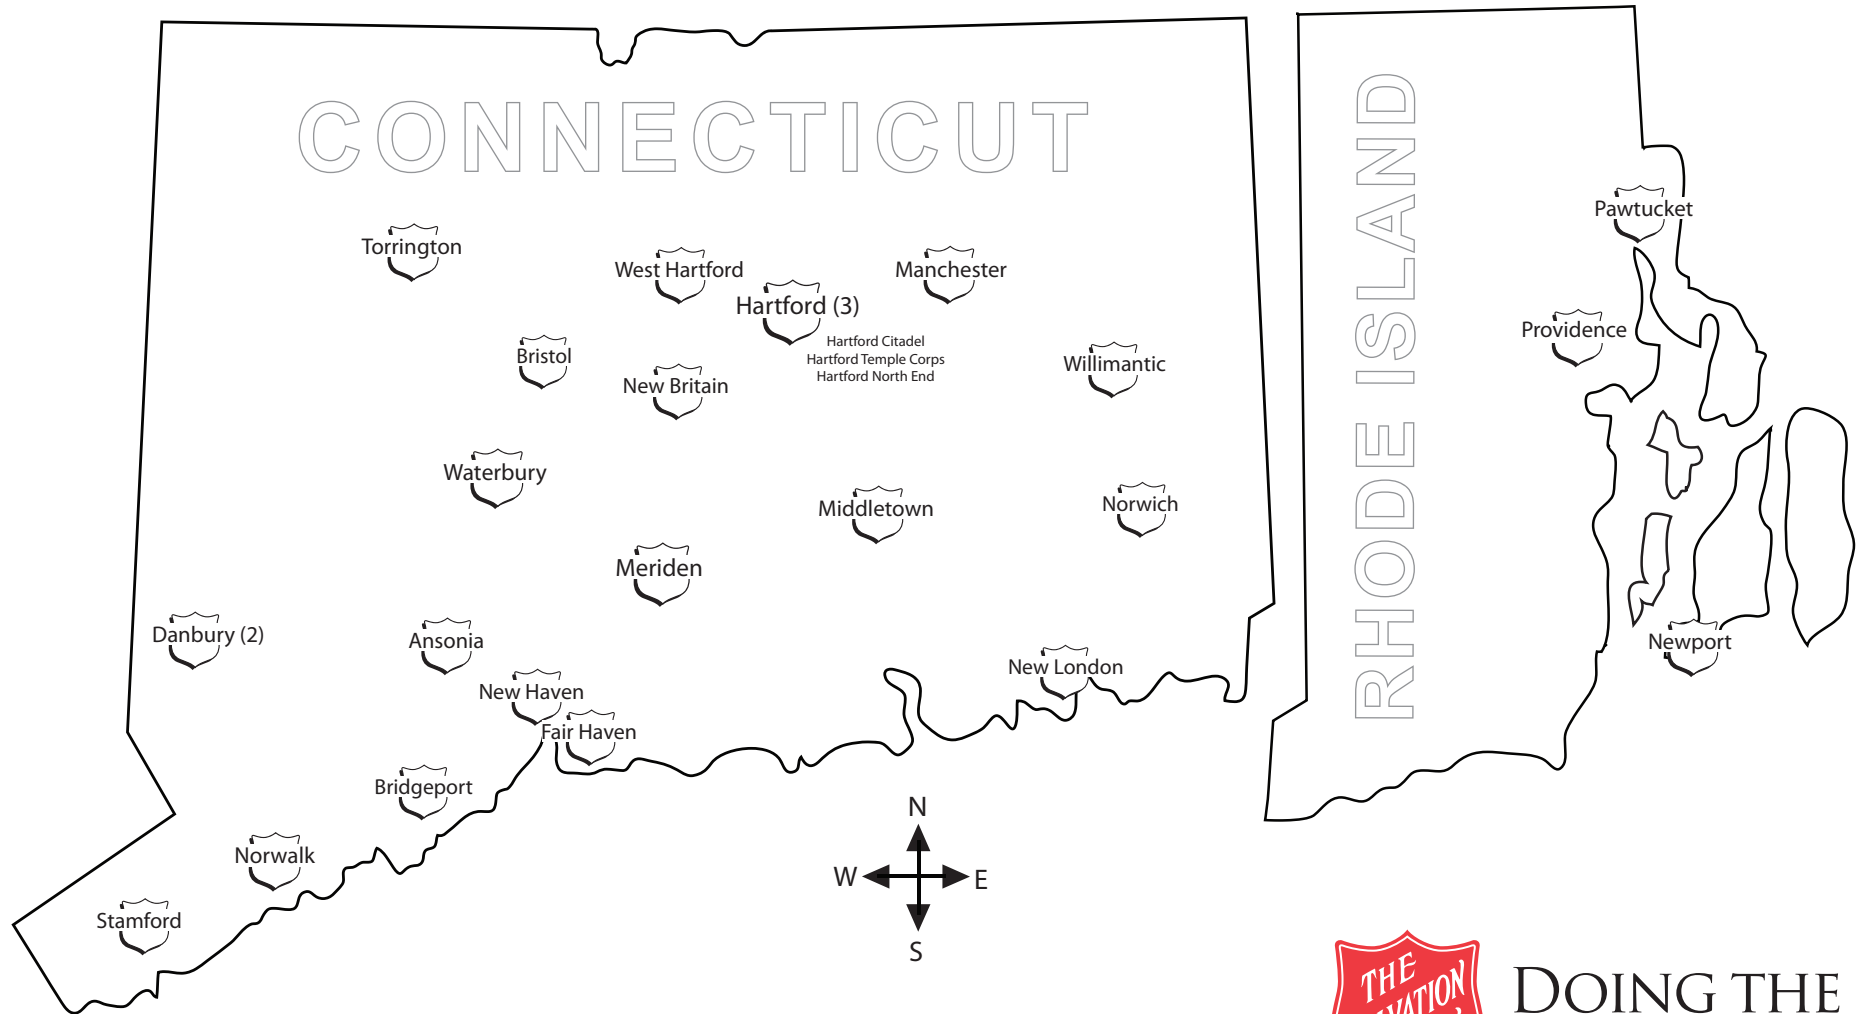

THE SALVATION ARMY

CONNECTICUT & RHODE ISLAND CORPS COMMUNITY CENTERS SOUTHERN NEW ENGLAND DIVISION

SEE REVERSE FOR ADDRESSES AND CONTACT INFO.

DOING THE MOST GOODSM

THE SALVATION ARMY

SOUTHERN NEW ENGLAND DIVISION

DOING
THE MOST
GOOD™